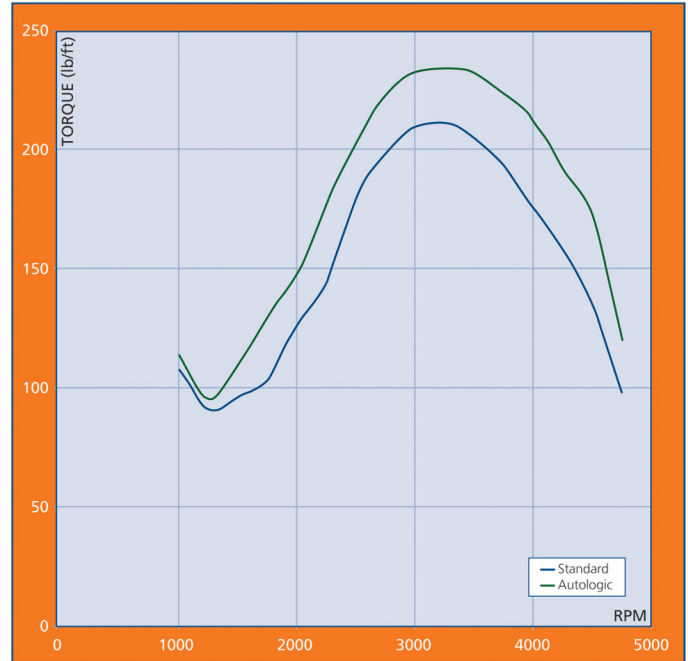

Jaguar X-Type (X400) 2.0D

More Torque – Smooth Power Delivery – Fuel Efficiency

POWER

Standard Max Power 139bhp

Autologic® Max Power 163bhp

Maximum Increase 32bhp @ 4500rpm

TORQUE

Standard Max Torque 212lb ft

Autologic® Max Torque 235lb ft

Maximum Increase 36lb ft @ 4000rpm