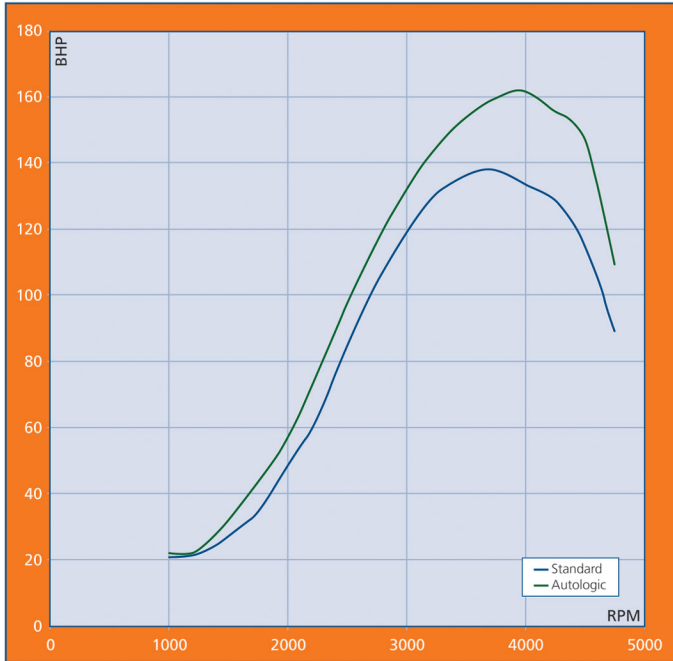

Jaguar X-Type (X400) 2.0D

More Torque – Smooth Power Delivery – Fuel Efficiency

POWER

Standard Max Power 139bhp

Autologic® Max Power 163bhp

Maximum Increase 32bhp @ 4500rpm

TORQUE

Standard Max Torque 212lb ft

Autologic® Max Torque 235lb ft

Maximum Increase 36lb ft @ 4000rpm